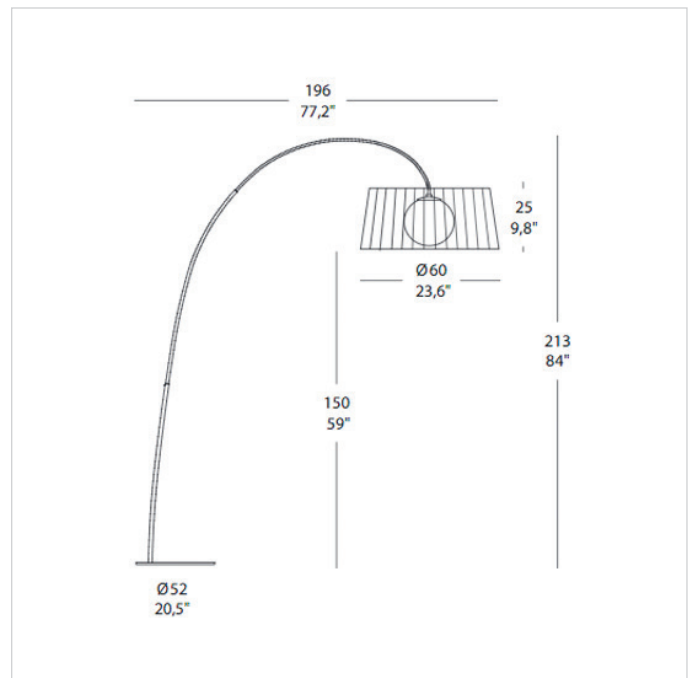

<b>Product name</b>	Ribbon TE A
<b>Designer</b>	Andrea Lazzari
<b>Manufacturer</b>	Morosini
<b>Product code</b>	45-1130 45-1131 45-1132 45-1133
<b>Category</b>	Floor
<b>Material</b>	Metal   Shade made of Silky Ribbon
<b>Light source</b>	1 x MAX 105W E27
<b>Finishes</b>	White Mocha Ivory Black
<b>Dimensions</b>	Shade Ø 60 x 25 (H) Frame 196 (W) x 213 (H)
<b>IP</b>	20
<b>Origin</b>	Italy
<b>Warranty</b>	3 years